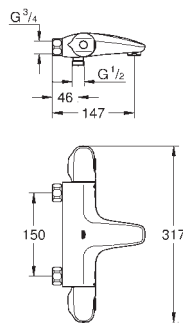

Grohtherm 1000

Thermostatische badmengkraan

GROHE CoolTouch voorkomt dat het kraanhuis te warm wordt

GROHE MetalGrip ergonomisch gevormde metalen grepen

GROHE SafeStop bij 38°C

GROHE SafeStop Plus optionele temperatuurbegrenzer bij 43°C inbegrepen

GROHE TurboStat thermostaat kardoes

geïntegreerde afsluiter

GROHE AquaDimmer Eco met meerdere functies:

- met waterbesparingsknop voor de doucheuitgang

- volumebediening

- omstelling: bad / douche

1/2" douche-aansluiting

ingebouwde terugslagkleppen

met mousseur

vuilfilters

beveiligd tegen terugstroming

zonder koppelingen

GROHE EcoJoy technologie voor minder water en een perfecte straal

34 820 004

chromo

325,46