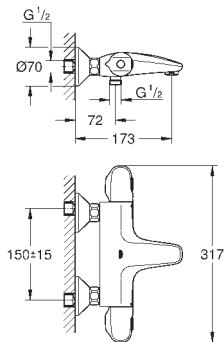

GROHE GROHTHERM 1000

Bestel-Nr.

Kleur

Adv. Prijs (€)

Thermostaat-
Kranen

34 816 003

chromo

362,68

Grohtherm 1000

Thermostatische badmengkraan

GROHE CoolTouch voorkomt dat het kraanhuis te warm wordt

GROHE MetalGrip ergonomisch gevormde metalen grepen

GROHE SafeStop bij 38°C

GROHE SafeStop Plus optionele temperatuurbegrenzer bij 43°C inbegrepen

GROHE TurboStat thermostaat kardoes

geïntegreerde afsluiter

GROHE AquaDimmer Eco met meerdere functies:

- met waterbesparingsknop voor de doucheuitgang

- volumebediening

- omstelling: bad / douche

1/2" douche-aansluiting

met mousseur

ingebouwde terugslagkleppen

vuilfilters

beveiligd tegen terugstroming

S-koppelingen

metalen rozet

GROHE EcoJoy technologie voor minder water en een perfecte straal

34 823 003

chromo

355,83