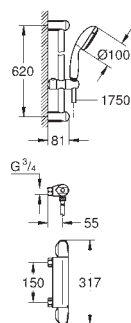

Grohtherm 1000

Thermostatische douchemengkraan 1/2" met douchegarnituur

Bestaat uit:

Grohtherm 1000 NEW thermostatische douchemengkraan

(34 814)

Tempesta doucheset II, 600 mm (27 598)