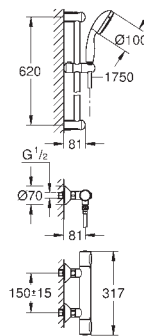

Grotherm 500
Thermostatische douchemengkraan 1/2" met douchegarnituur
Bestaat uit:
Grotherm 500 thermostatische douchemengkraan (34 793)
Tempesta 100 doucheset, 1 straal 620mm (27 853)