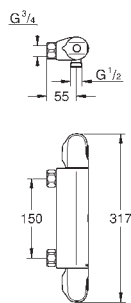

Grohtherm 1000

Thermostatische douchemengkraan

GROHE CoolTouch voorkomt dat het kraanhuis te warm wordt

GROHE MetalGrip ergonomisch gevormde metalen grepen

GROHE SafeStop bij 38°C

GROHE SafeStop Plus optionele temperatuurbegrenzer bij 43°C inbegrepen

GROHE TurboStat thermostaat kardoes

geïntegreerde afsluiter

volumegreep met **GROHE EcoButton**

keramisch-bovendeel 1/2", 180°

1/2" douche-aansluiting

ingebouwde terugslagkleppen

vuilfilters

beveiligd tegen terugstroming

zonder koppelingen

GROHE EcoJoy technologie voor minder water en een perfecte straal

34 815 003

chromo

276,83