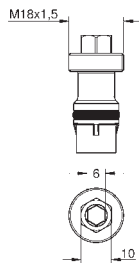

14 053 00M

50,19

Afsluiters (voor service doeleinden)

geschikt voor Grohtherm SmartControl, SmartControl mengkranen en Grohtherm 2-greeps thermostaten in combinatie met GROHE Rapido SmartBox
verpakkingseenheid: 2 stuks