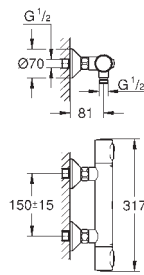

GROHE GROHTHERM 500

Bestel-Nr.

Kleur

Adv. Prijs (€)

34 793 000

chromo

164,58

Grotherm 500
Thermostatische douchemengkraan
wandmontage
GROHE StarLight verchromd
GROHE SafeStop bij 38°C
GROHE SafeStop Plus optionele temperatuurbegrenzer bij 43°C inbegrepen
GROHE thermostatisch waxelement
geïntegreerde afsluiter
volumegreep met **GROHE EcoButton**
bovendeel 90°
1/2" douche-aansluiting
ingebouwde terugslagkleppen
vuilfilters
beveiligd tegen terugstroming
S-koppelingen
metalen rozet
GROHE EcoJoy technologie voor minder water en een perfecte straal

34 794 000

chromo

158,59