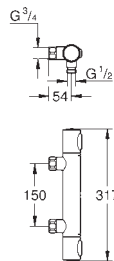

Grotherm 500
Thermostatische douchemengkraan
wandmontage
GROHE StarLight verchromd
GROHE SafeStop bij 38°C
GROHE SafeStop Plus optionele temperatuurbegrenzer bij 43°C inbegrepen
GROHE thermostatisch waxelement
geïntegreerde afsluiter
volumegreep met **GROHE EcoButton**
bovendeel 90°
1/2" douche-aansluiting
ingebouwde terugslagkleppen
vuilfilters
beveiligd tegen terugstroming
zonder koppelingen
GROHE EcoJoy technologie voor minder water en een perfecte straal

34 796 000

chromo

201,83