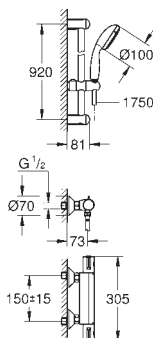

34 566 001

chromo

277,06

Grohtherm 800

Thermostatische douchemengkraan 1/2" met douchegarnituur

Bestaat uit:

Grohtherm 800 thermostatische douchemengkraan

(34 558 000)

Tempesta glijstangcombinatie, 900 mm (27 646)