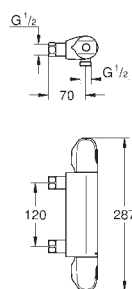

Grohtherm 1000

Thermostatische douchemengkraan

GROHE CoolTouch voorkomt dat het kraanhuis te warm wordt

GROHE MetalGrip ergonomisch gevormde metalen grepen

GROHE SafeStop bij 38°C

GROHE SafeStop Plus optionele temperatuurbegrenzer bij 43°C inbegrepen

GROHE TurboStat thermostaat kardoes

geïntegreerde afsluiter

volumegreep met **GROHE EcoButton**

keramisch-bovendeel 1/2", 180°

1/2" douche-aansluiting

ingebouwde terugslagkleppen

vuilfilters

beveiligd tegen terugstroming

h.o.h. 120 mm

zonder koppelingen

GROHE EcoJoy technologie voor minder water en een perfecte straal