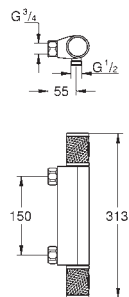

Grohtherm 1000 Performance
Thermostatische douchemengkraan
wandmontage

GROHE CoolTouch voorkomt dat het kraanhuis te warm wordt
GROHE SafeStop bij 38°C

GROHE SafeStop Plus optionele temperatuurbegrenzer bij 43°C inbegrepen

GROHE TurboStat thermostaat kardoos

GROHE ProGrip met een kartelstructuur

geïntegreerde afsluiter

volumegreep met **GROHE EcoButton**

keramisch-bovendeel 1/2", 180°

1/2" douche-aansluiting

ingebouwde terugslagkleppen

vuilfilters

beveiligd tegen terugstroming

zonder koppelingen

GROHE EcoJoy technologie voor minder water en een perfecte straal

34 829 000

chrom

258,95