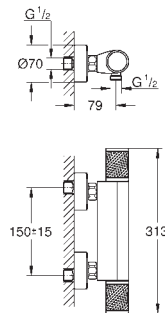

GROHE GROHTHERM 1000 PERFORMANCE

Bestel-Nr.

Kleur

Adv. Prijs (€)

Thermostaat-
Kranen

34 827 000

chrom

258,95

Grohtherm 1000 Performance
Thermostatische douchemengkraan
wandmontage

GROHE CoolTouch voorkomt dat het kraanhuis te warm wordt
GROHE SafeStop bij 38°C

GROHE SafeStop Plus optionele temperatuurbegrenzer bij 43°C inbegrepen

GROHE TurboStat thermostaat kardoos

GROHE ProGrip met een kartelstructuur
geïntegreerde afsluiter

volumegreep met **GROHE EcoButton**

keramisch-bovendeel 1/2", 180°

1/2" douche-aansluiting

ingebouwde terugslagkleppen

vuilfilters

beveiligd tegen terugstroming

S-koppelingen

metalen rozet

GROHE EcoJoy technologie voor minder water en een perfecte straal

34 828 000

chrom

252,72