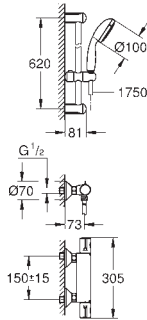

GROHE GROHTHERM 800

Bestel-Nr.

Kleur

Adv. Prijs (€)

THERMOSTAAT-
KRANEN

34 565 001

chromo

272,06

Grotherm 800

Thermostatische douchemengkraan 1/2" met douchegarnituur

Bestaat uit:

Grotherm 800 thermostatische douchemengkraan
(34 558 000)

Tempesta doucheset II, 600 mm (27 598)

47 175 000

194,85

GROHE TurboStat kardoos 1/2"

voor omgekeerde waterwegen (warm water rechts)

geschikt voor Grotherm 800, Grotherm 800 Cosmopolitan, Grotherm 1000 Performance, Grotherm 1000, Grotherm Cube, Grotherm 2000, Grotherm 3000 en Grotherm SmartControl opbouw thermostaten serviceoplossing, voldoet niet aan EN1111

Opmerking: CoolTouch-functie komt na installatie te vervallen