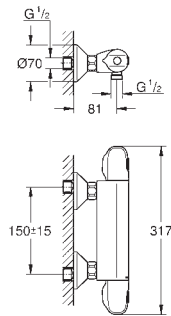

GROHE GROHTHERM 1000

Bestel-Nr.

Kleur

Adv. Prijs (€)

34 814 003

chromo

284,00

Grohtherm 1000

Thermostatische douchemengkraan

GROHE CoolTouch voorkomt dat het kraanhuis te warm wordt

GROHE MetalGrip ergonomisch gevormde metalen grepen

GROHE SafeStop bij 38°C

GROHE SafeStop Plus optionele temperatuurbegrenzer bij 43°C inbegrepen

GROHE TurboStat thermostaat kardoes

geïntegreerde afsluiter

volumegreep met **GROHE EcoButton**

keramisch-bovendeel 1/2", 180°

1/2" douche-aansluiting

ingebouwde terugslagkleppen

vuilfilters

beveiligd tegen terugstroming

S-koppelingen

metalen rozet

GROHE EcoJoy technologie voor minder water en een perfecte straal

34 817 003

chromo

277,14