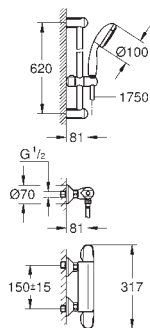

Grohtherm 1000

Thermostatische douchemengkraan 1/2" met douchegarnituur

Bestaat uit:

Grohtherm 1000 NEW thermostatische douchemengkraan

(34 814)

Tempesta doucheset II, 600 mm (27 598)

34 819 004

chromo

318,79