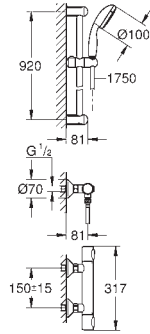

GROHE GROHTHERM 500

Bestel-Nr.

Kleur

Adv. Prijs (€)

34 797 000

chrom

207,52

Grohtherm 500

Thermostatische douchemengkraan 1/2" met douchegarnituur

Bestaat uit:

Grohtherm 500 thermostatische douchemengkraan (34 793)
Tempesta 100 doucheset, 1 straal 920 mm (27 854)